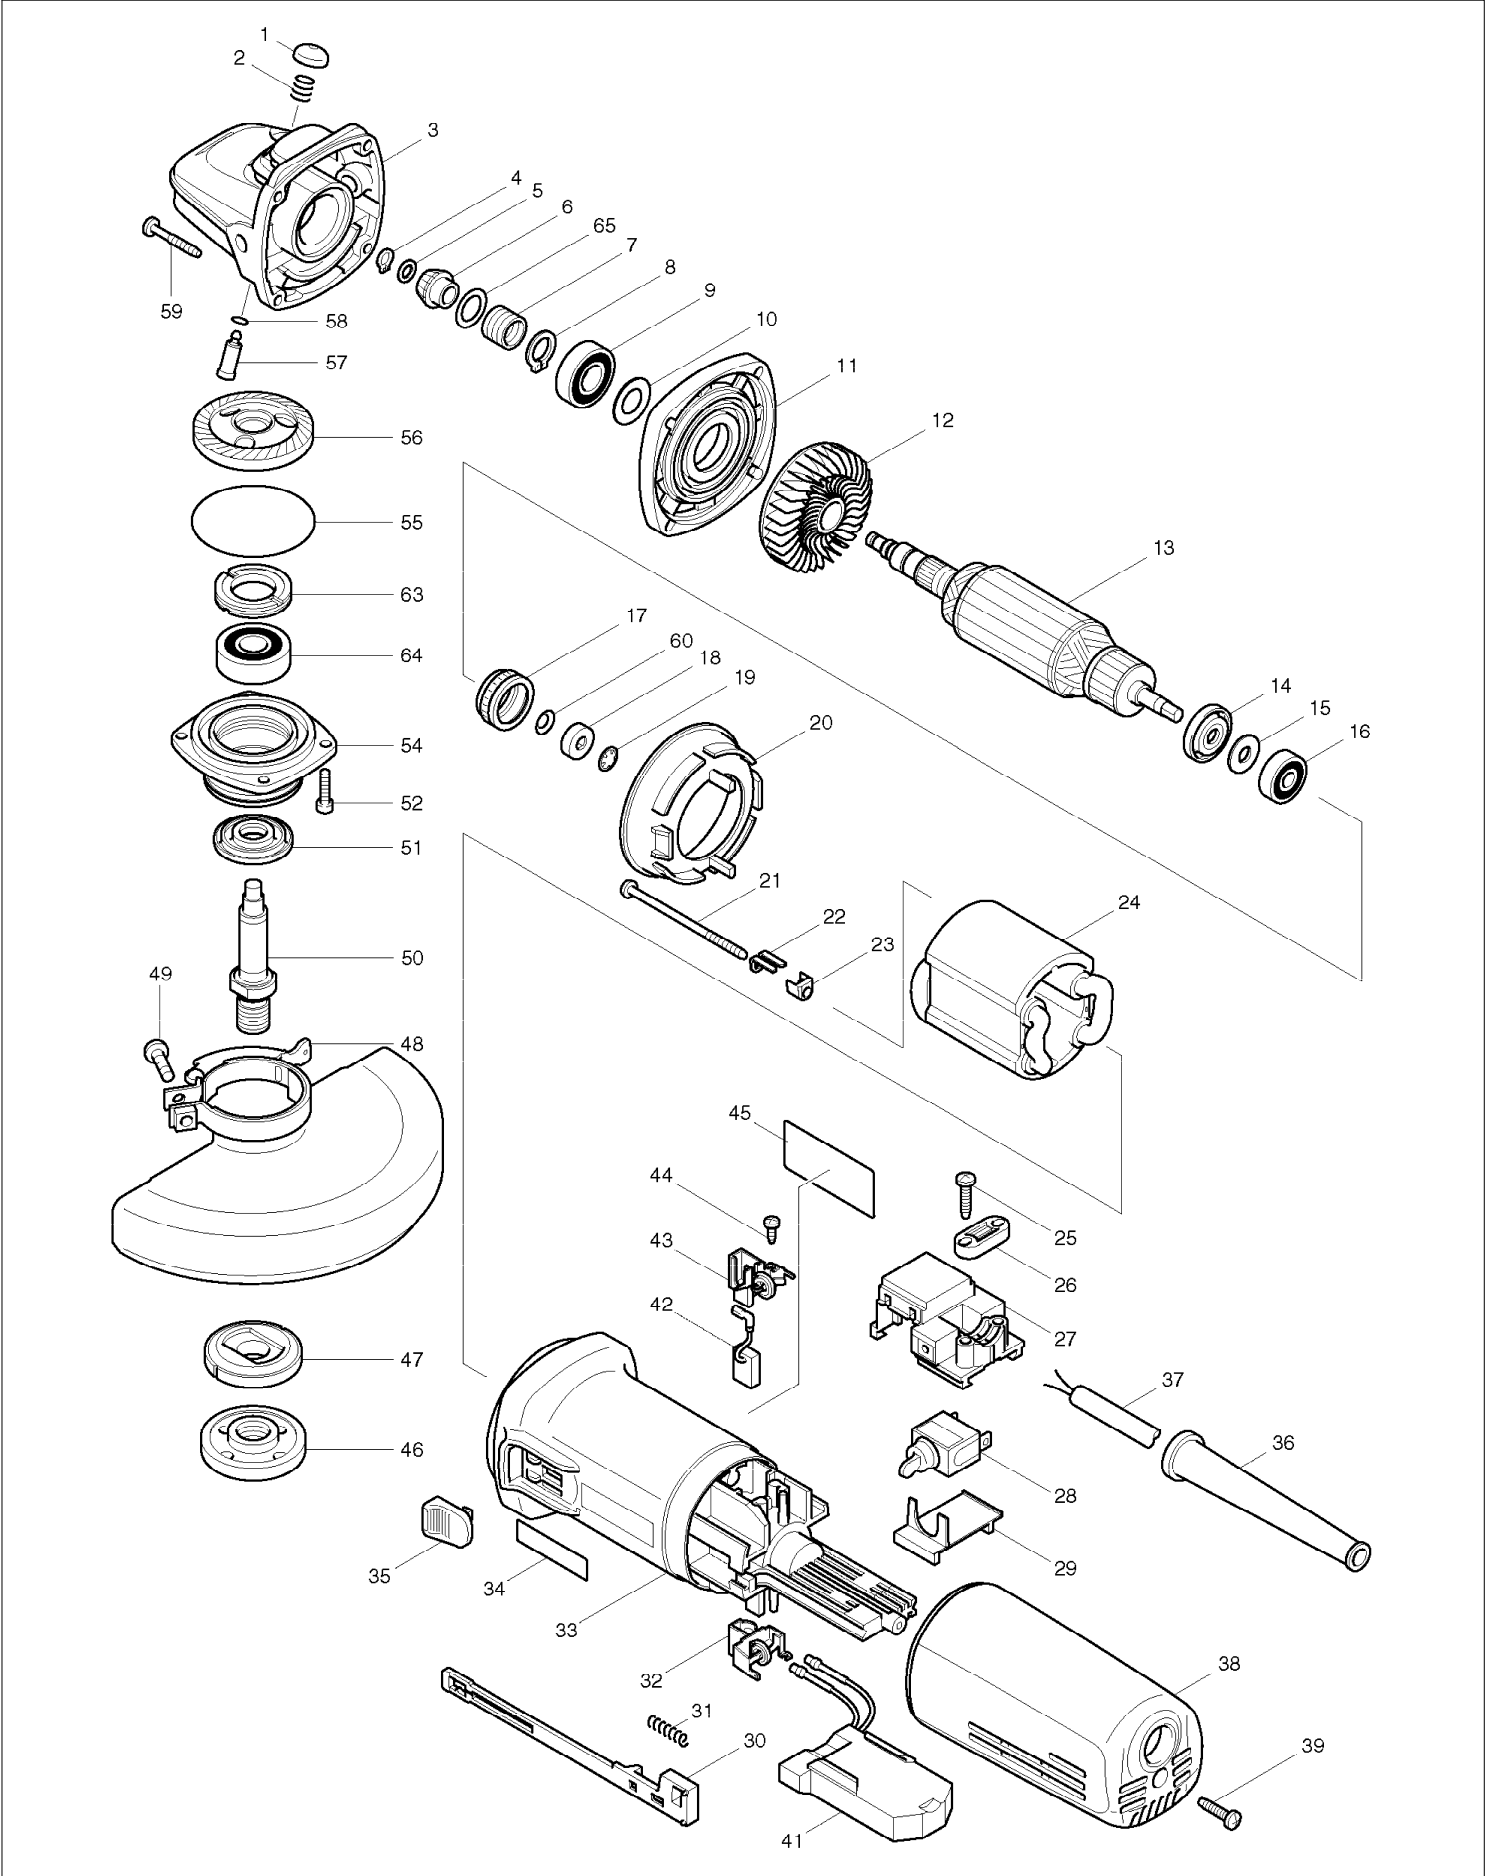

SERVICE DRAWING

MODEL NO. 9566C

SPARE PARTS LIST

MODEL NO. 9566C

ITEM	PART NO.	DESCRIPTION	QTY	NOTE
001	418067-8	PIN CAP	1	
002	233072-2	COMPRESSION SPRING 8	1	
003	153488-4	GEAR HOUSING COMPLETE	1	
004	961002-0	RETAINING RING S-6	1	
005	253077-6	FLAT WASHER 6	1	
006	227429-7	SPIRAL BEVEL GEAR 9	1	
007	233901-9	LOCK SPRING 12	1	
008	961052-5	RETAINING RING S-12	1	
009	211142-7	BALL BEARING 6001LLB	1	
010	253084-9	FLAT WASHER 12	1	
011	317359-1	GEAR HOUSING COVER	1	
012	240033-5	FAN 57	1	
013	515208-8	ARMATURE ASS'Y 220-240V INC. 12,14-16	1	
014	681656-4	INSULATION WASHER	1	
015	253823-7	FLAT WASHER 7	1	
016	210027-4	BALL BEARING 627DDW	1	
017	421738-8	LABYRINTH RUBBER RING 22	1	
018	688117-5	MAGNET SLEEVE	1	
019	259039-2	SELF LOCK 6	1	
020	413076-2	BAFFLE PLATE	1	
021	266258-3	TAPPING SCREW 4X70	2	
022	344871-8	RETAINER	2	
023	417237-6	INSULATION COVER	2	
024	626503-2	FIELD 220-240V	1	
025	265995-6	TAPPING SCREW 4X18	2	
026	687052-4	STRAIN RELIEF	1	
027	632945-0	SWITCH BLOCK	1	
028	651418-4	SWITCH ST115A-40	1	
029	687113-0	COVER	1	
030	417186-7	SWITCH LEVER	1	
031	233071-4	COMPRESSION SPRING 4	1	
032	643760-7	BRUSH HOLDER	1	
033	418512-3	MOTOR HOUSING	1	
034	819080-3	MAKITA LABEL	1	
035	417813-6	SWITCH KNOB	1	
036	682559-5	CORD GUARD 8	1	
037	665394-6	POWER SUPPLY CORD 1.0-2-2.5	1	
038	417183-3	REAR COVER	1	
039	265995-6	TAPPING SCREW 4X18	1	
041	631492-8	CONTROLLER	1	
042	191978-9	A.C. CARBON BRUSH CB-318	1	
043	643760-7	BRUSH HOLDER	1	
044	266256-7	TAPPING SCREW PT3X10	4	
045	853734-2	NAME PLATE 9566C	1	
046	224554-5	LOCK NUT 14-45	1	
047	224415-9	INNER FLANGE 42	1	
048	135110-5	TOOLLESS WHEEL COVER 150 ASS'Y INC. 49	1	
049	251391-4	PAN HEAD SCREW M5X16	1	
050	324035-0	SPINDLE	1	
051	415300-9	LABYRINTH RING	1	
052	265490-6	HEX. SOCKET HEAD BOLT M4X16	4	
054	318302-3	BEARING BOX	1	
055	213673-2	O RING 52	1	
056	227430-2	SPIRAL BEVEL GEAR 35	1	
057	256459-1	PIN	1	
058	213048-5	O RING 6	1	
059	266257-5	TAPPING SCREW 4X28	4	
060	267756-0	WAVE WASHER 6	1	
063	285841-7	BEARING RETAINER	1