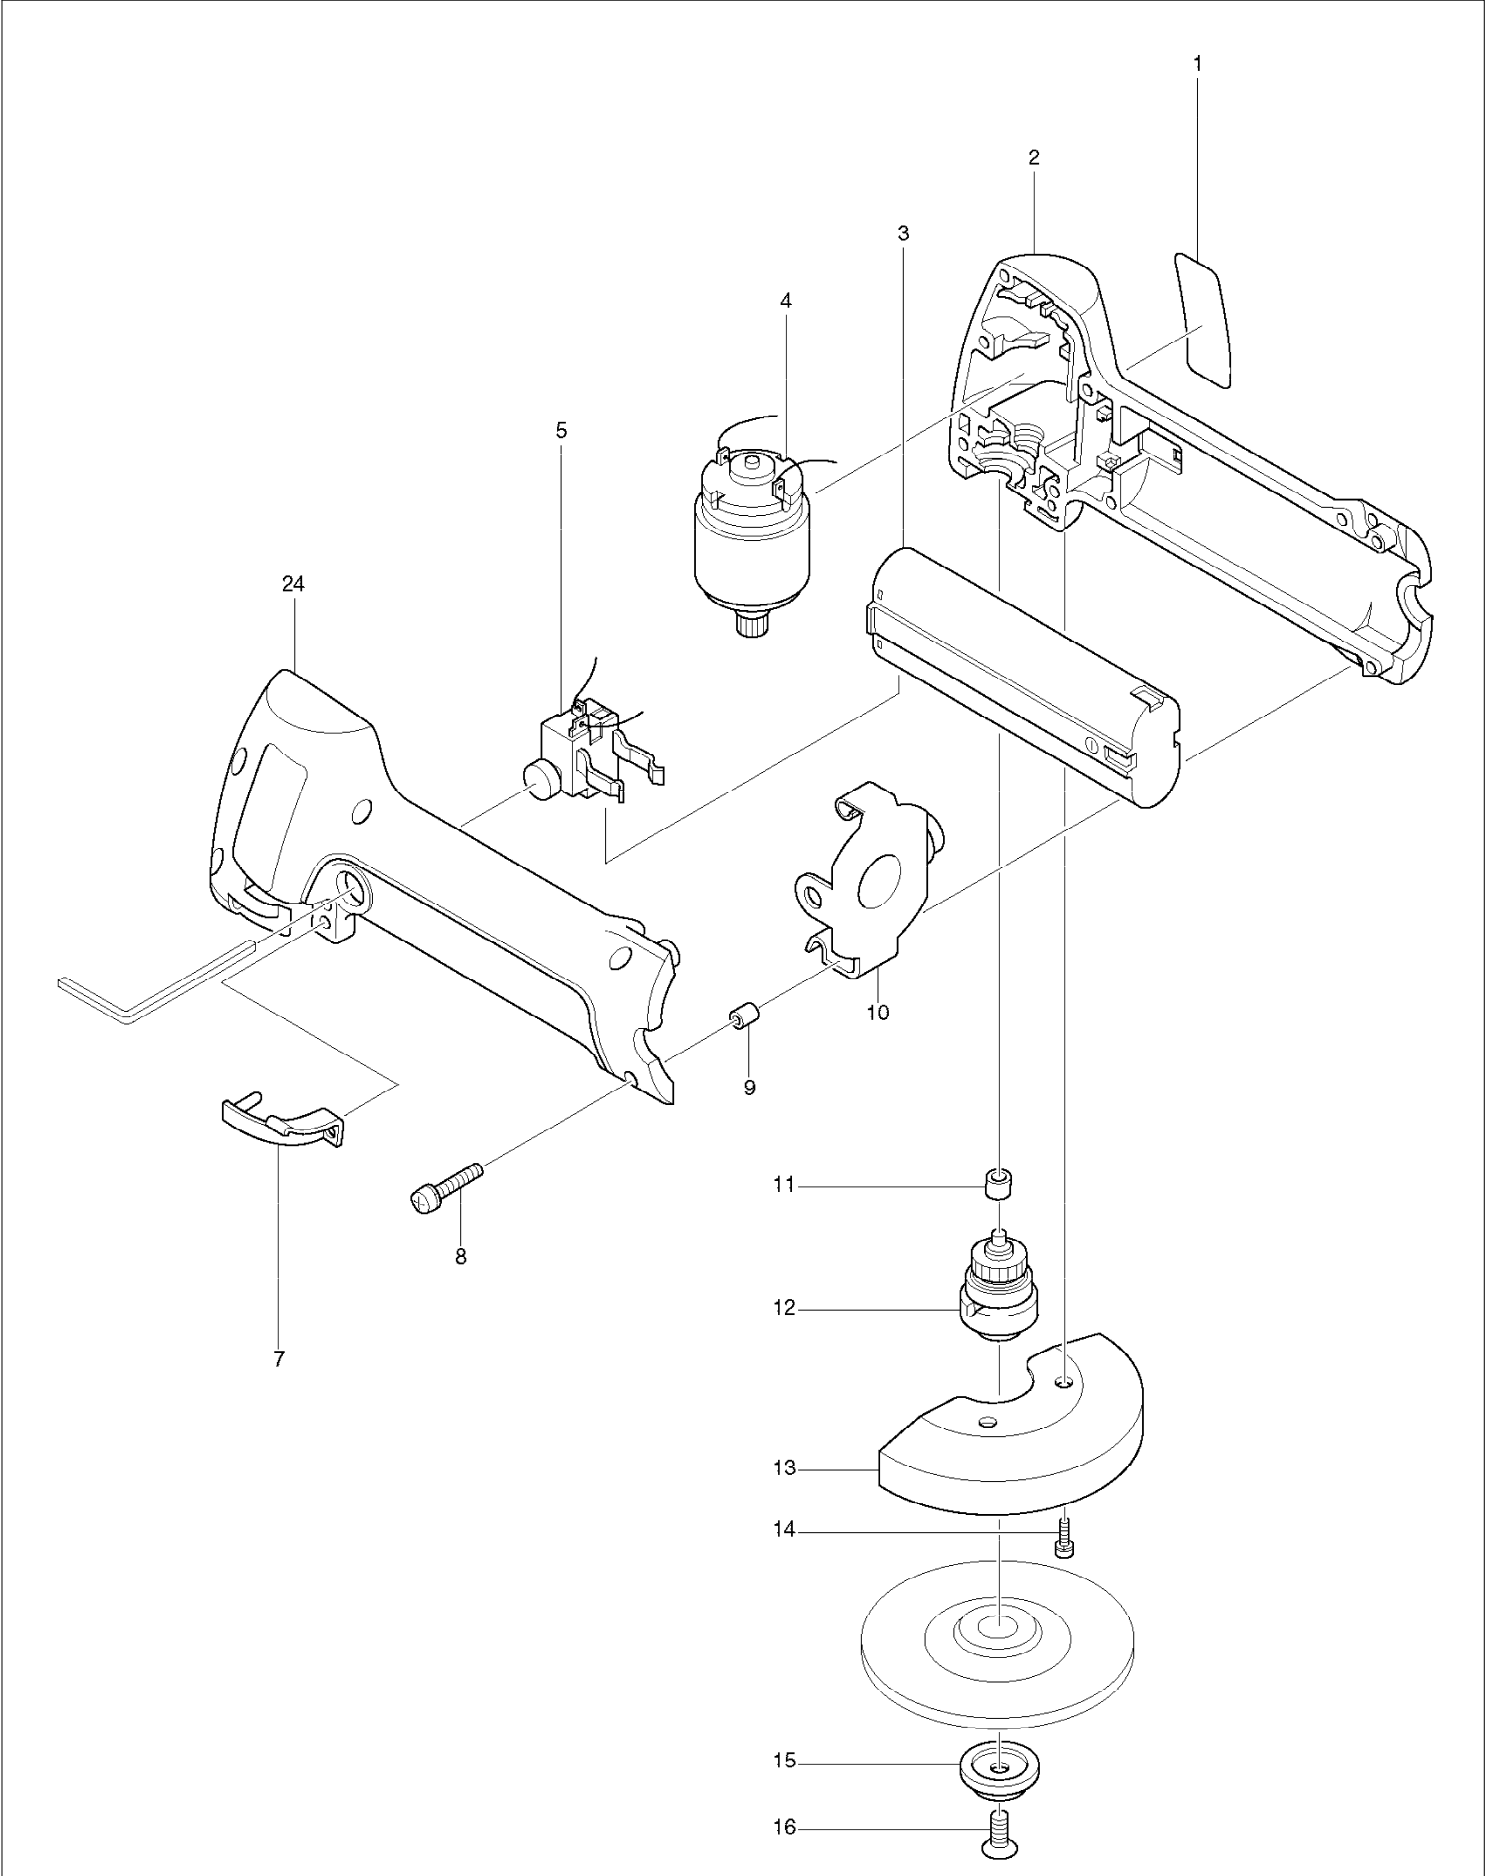

SERVICE DRAWING

MODEL NO. 9500D

SPARE PARTS LIST

MODEL NO. 9500D

ITEM	PART NO.	DESCRIPTION	QTY	NOTE
001	815582-7	NAME PLATE 9500D	1	
002	181335-9	HOUSING SET INC. 24	1	
003	191679-9	BATTERY 7000 SET	1	
004	629803-9	DC MOTOR	1	
005	651218-2	SWITCH SPL120C	1	
007	163140-6	LEAF SPRING	1	
008	911143-2	PAN HEAD SCREW M4X22	6	
009	257553-2	SLEEVE 5	1	
010	342833-0	SET PLATE	1	
011	211044-7	BALL BEARING 694	1	
012	153136-5	GEAR COMPLETE	1	
013	341639-3	WHEEL COVER	1	
014	911221-8	PAN HEAD SCREW M5X16	2	
015	224176-1	OUTER FLANGE 30	1	
016	251981-3	HEX. SOCKET HEAD BOLT M6X16	1	
024	181335-9	HOUSING SET INC. 2	1	
400	783202-0	HEX. WRENCH 4	1	
401	794229-5	FLEX. GRINDING WHEEL 100-60	1	
402	414938-7	BATTERY COVER	1	
500	***DC1414	DC1414 BATTERY CHARGER	1	